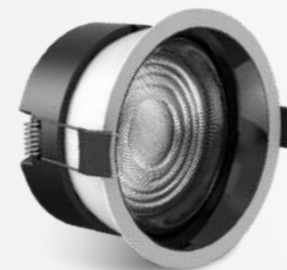

LIGHTING
THAT

DEFINES

ELEGANCE.

A ceiling light is more than just illumination—it's a statement of beauty that transforms your space. With its elegant glow, it highlights every corner, creating an atmosphere of warmth and sophistication. Whether modern or classic, the right ceiling light adds charm to your interiors, making ordinary rooms feel extraordinary. It's not just about brightness; it's about creating a perfect balance of style, comfort, and radiance that enhances the true beauty of your home.

FABIA COB LIGHT WITH REFLECTOR

ITEM CODE	WATT	LUMENS	COLOUR	CUTOUT	PKG
RFFA7W	7W	100LM/WATT	3K / 4K	Ø55	40
RFFA12W	12W	100LM/WATT	3K / 4K	Ø75	40

BODY COLOUR : WHITE + GUN BLACK

Bridgelux
Led Chip

Lifud
Driver

Beam Angle
24°

CRI
>90

Protection Level
IP20

ALL PC
LENS TYPE

OPTILUX MOVABLE SURFACE COB LIGHT

ITEM CODE	WATT	LUMENS	COLOUR	PKG
RFPL7W	7W	700LM	W / WW / NW	-
RFPL12W	12W	1200LM	W / WW / NW	-

BODY COLOUR : BLACK + RGD

FLEXI COB DOWN LIGHT

ITEM CODE	WATT	LUMENS	COLOUR	PKG
RFFX12W	12W	100LM/WATT	3K / 4K	50
RFFX18W	18W	100LM/ WATT	3K / 4K	50

BODY COLOUR : WHITE + WHITE, WHITE + GUN BLACK, + BLACK + BLACK

Bridgelux
Led Chip

Eaglerise
Driver

Beam Angle
50°

CRI
>90

Protection Level
IP20

GARNET LED SPIKE LIGHT

ITEM CODE	WATT	LUMENS	COLOUR	PKG
RFGSL7W	7W	700LM	WW	-
RFGSL7W	7W	700LM	RGB	-
RFGSL12W	12W	1200LM	WW	-
RFGSL12W	12W	1200LM	RGB	-