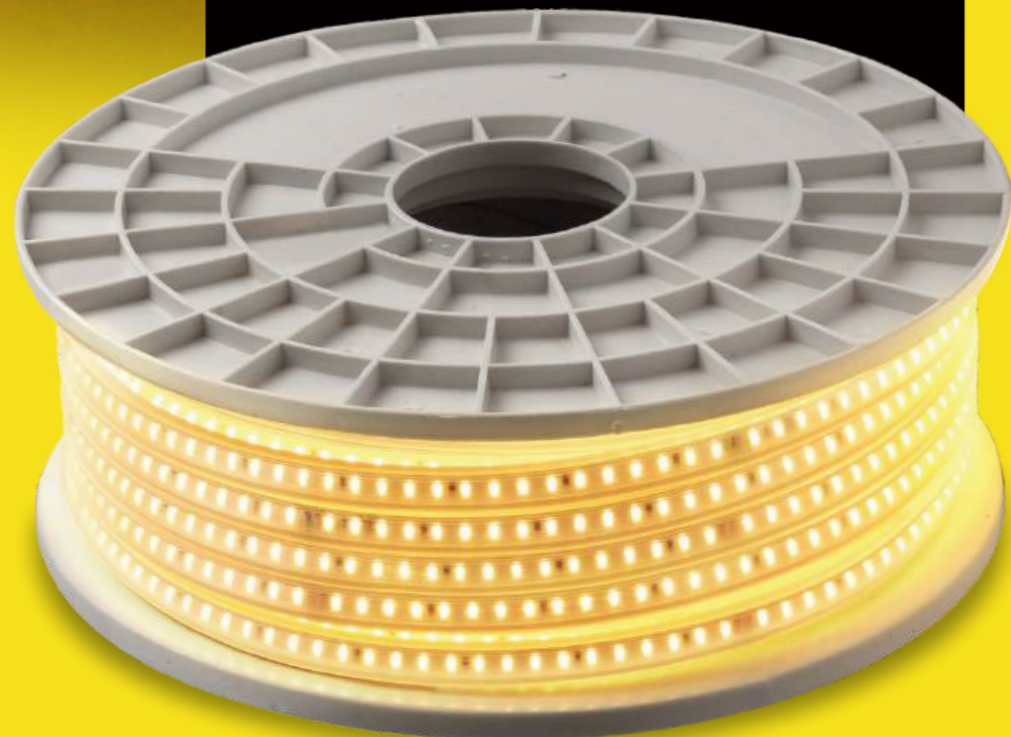

HIGHER LUMEN
HIGHER BRIGHTNESS

2835
SMD

26
LUMENS
PER LED

IP
65

CRI
>80

120
LED
PER MTR.

UNITECH 2835 LED ROPE LIGHT

Outer Dia. : **10 MM**

ITEM CODE	VOLTAGE	SIZE / MTR.	COLOUR	PKG
RF UT4001	DC24V	6.8 MM / 50 MTR.	WW, WH, NW, BLUE	04
RF UT4002	DC24V	6.8 MM / 50 MTR.	GREEN, PINK, ICE BLUE, AMBER	04

8 WATT PER METER

ROPE LIGHT ADOPTER

ITEM CODE	WATT	VOLTAGE	AMPS.	COLOUR	PKG
RF AD4003	60W	12V	5A.	WHITE	100

Ultra Efficient LED Saves Upto 80% energy*.

No Harmful UV/IR Radiation.

Upto 15 times Longer Life Aprx 30000 Hrs Life*.

Strong Aluminium Housing.

Eye Comfort Technology