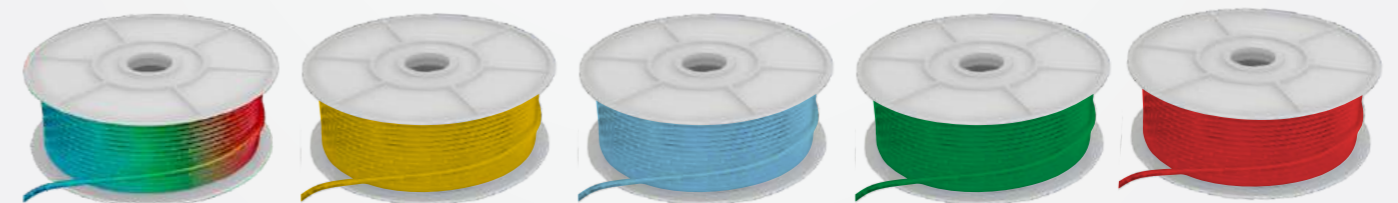

AESTHETIC SILVER 2835 LED ROPE LIGHT

Outer Dia. : **8 MM**

ITEM CODE	VOLTAGE	SIZE / MTR.	COLOUR	PKG
RF SL3007	DC24V	6.8 MM / 36 MTR.	WH, WW, BL	05
RF SL3008	DC24V	6.8 MM / 36 MTR.	GR, RD, IB, AMBER	05
RF SL3009	DC24V	6.8 MM / 36 MTR.	PINK	05

AESTHETIC 2835 LED RGB ROPE LIGHT

Outer Dia. : **10 MM**

ITEM CODE	VOLTAGE	SIZE / MTR.	COLOUR	PKG
RF RGL3010	DC24V	6.8 MM / 50 MTR.	RGB	01

* Adapter to be purchase separately

Ultra Efficient LED Saves Upto 80% energy**.