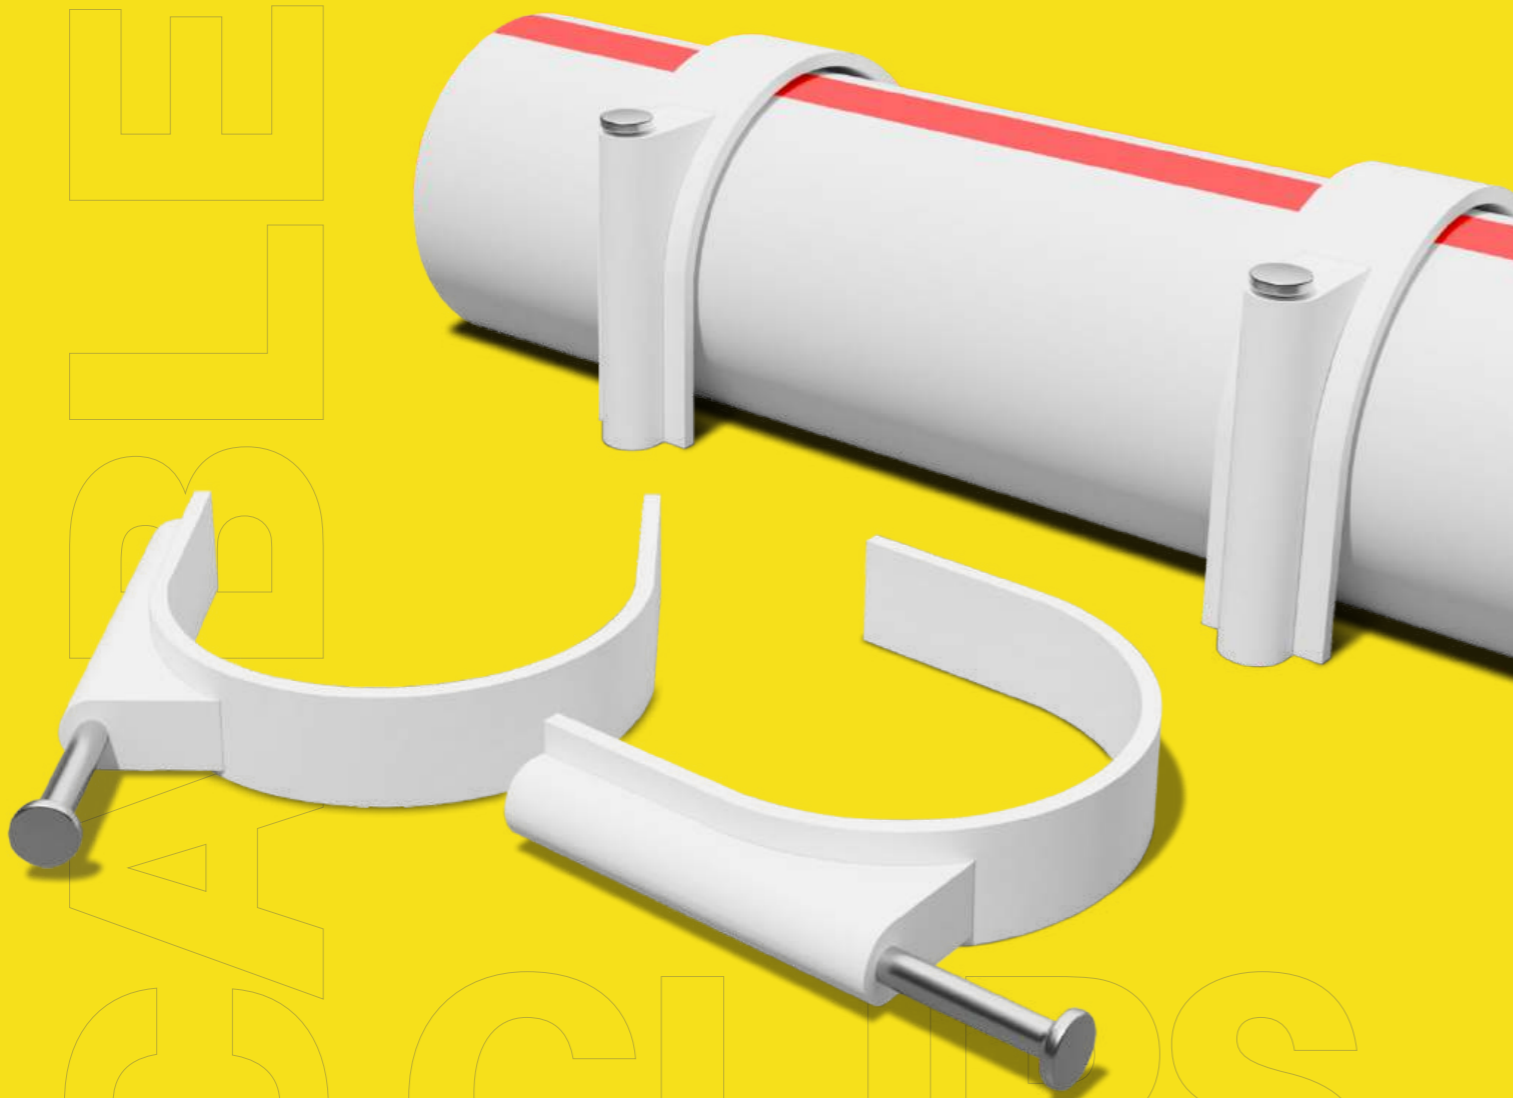

CIRCLE CABLES CLIPS

SIZE	PCS.PER PKT.	PKT.PER BAG
4MM	100 Pcs.	750
5MM	100 Pcs.	550
6MM	100 Pcs.	450
7MM	100 Pcs.	400
8MM	100 Pcs.	300
9MM	100 Pcs.	220
10MM	100 Pcs.	200
12MM	100 Pcs.	150
14MM	100 Pcs.	100
16MM	100 Pcs.	80
18MM	100 Pcs.	60
20MM	100 Pcs.	50
25MM	100 Pcs.	35
B/OVAL	50 Pcs.	700
B/ROUND	100 Pcs.	750
B/FLAT	100 Pcs.	700

Exceptional Features

Crack Resistant
Plastic Body

Super-Hard
Non-Bending Nails

Rust-Proof
Galvanized Nails

Anti-Slip
Ribs in Nails

Highly Polished
Nails